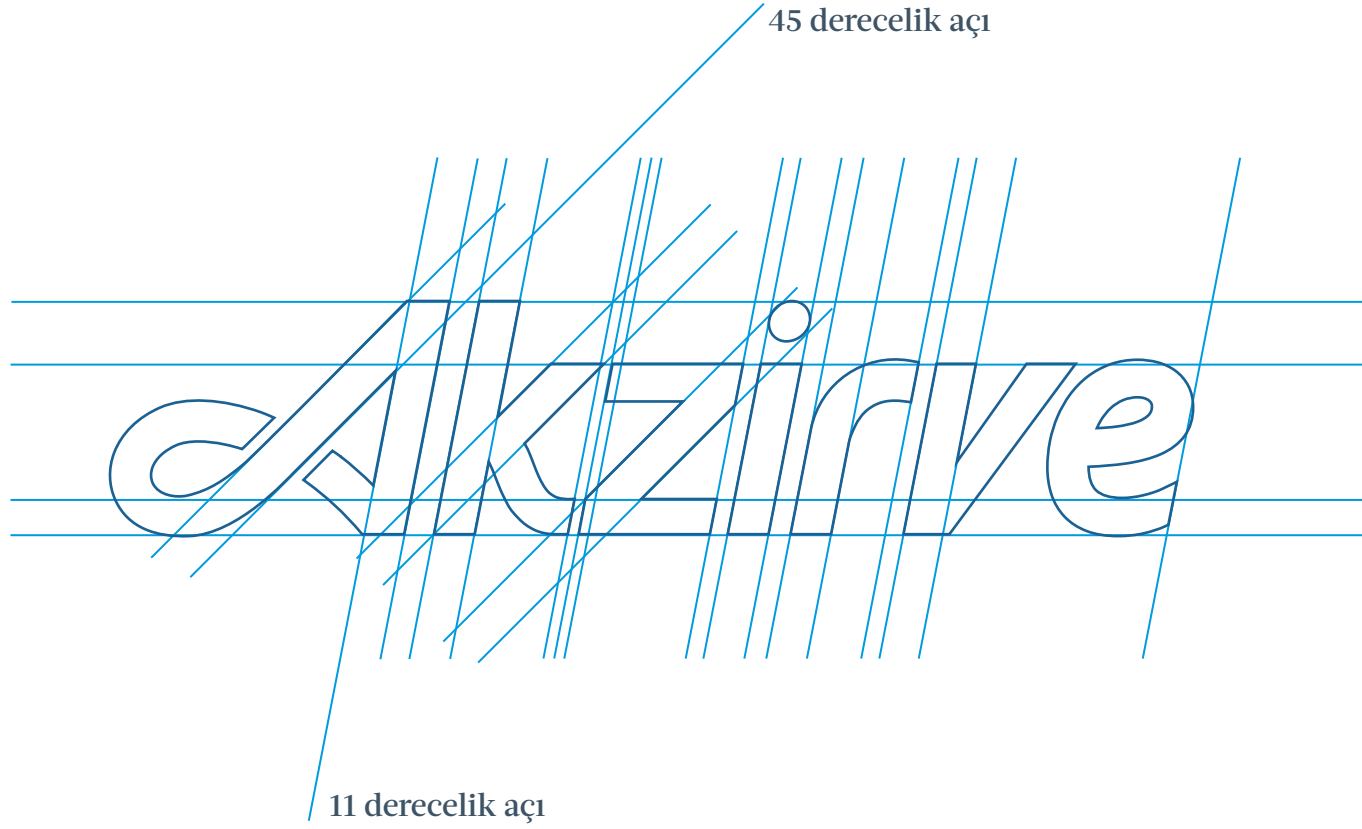

Akzirve

Kurumsal alıřmalar

23.03.2016

Logo

Akzirve

CA

1- Logotype kullanımı

The image shows the full Akzirve logotype in a bold, blue, sans-serif font. The letter 'A' is stylized with a curved, cursive-like top.